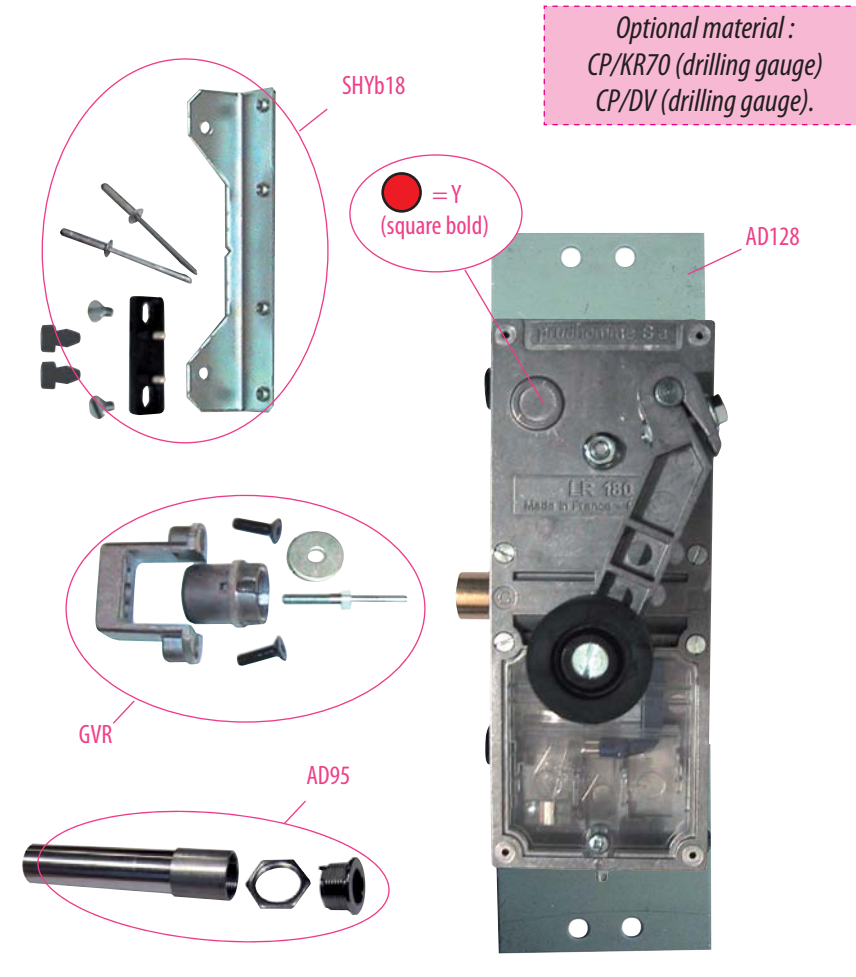

To replace :

Type DLF1 (Kronenberg)
with integrated draw contact

Substitution :

LR 180 ** KR60 prudhomme S.a
with integrated draw contact

Document non contractuel, sous réserve de modifi cation - Reproduction interdite. FP

For hinged landing doors

ref. : LR180 *G KR60

ref. : LR180 *D KR60