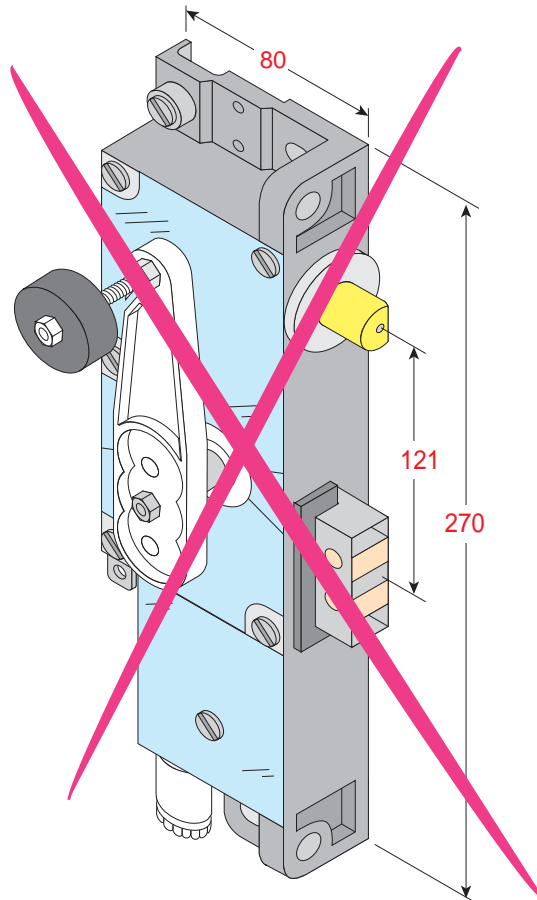

To replace :

Type DLF1 (Kronenberg)
with integrated draw contact

Substitution :

LR 180 ** KR60 prudhomme S.a
with integrated draw contact

Document non contractuel, sous réserve de modifi cation - Reproduction interdite. FP

For hinged landing doors

ref. : LR180 *G KR60

ref. : LR180 *D KR60